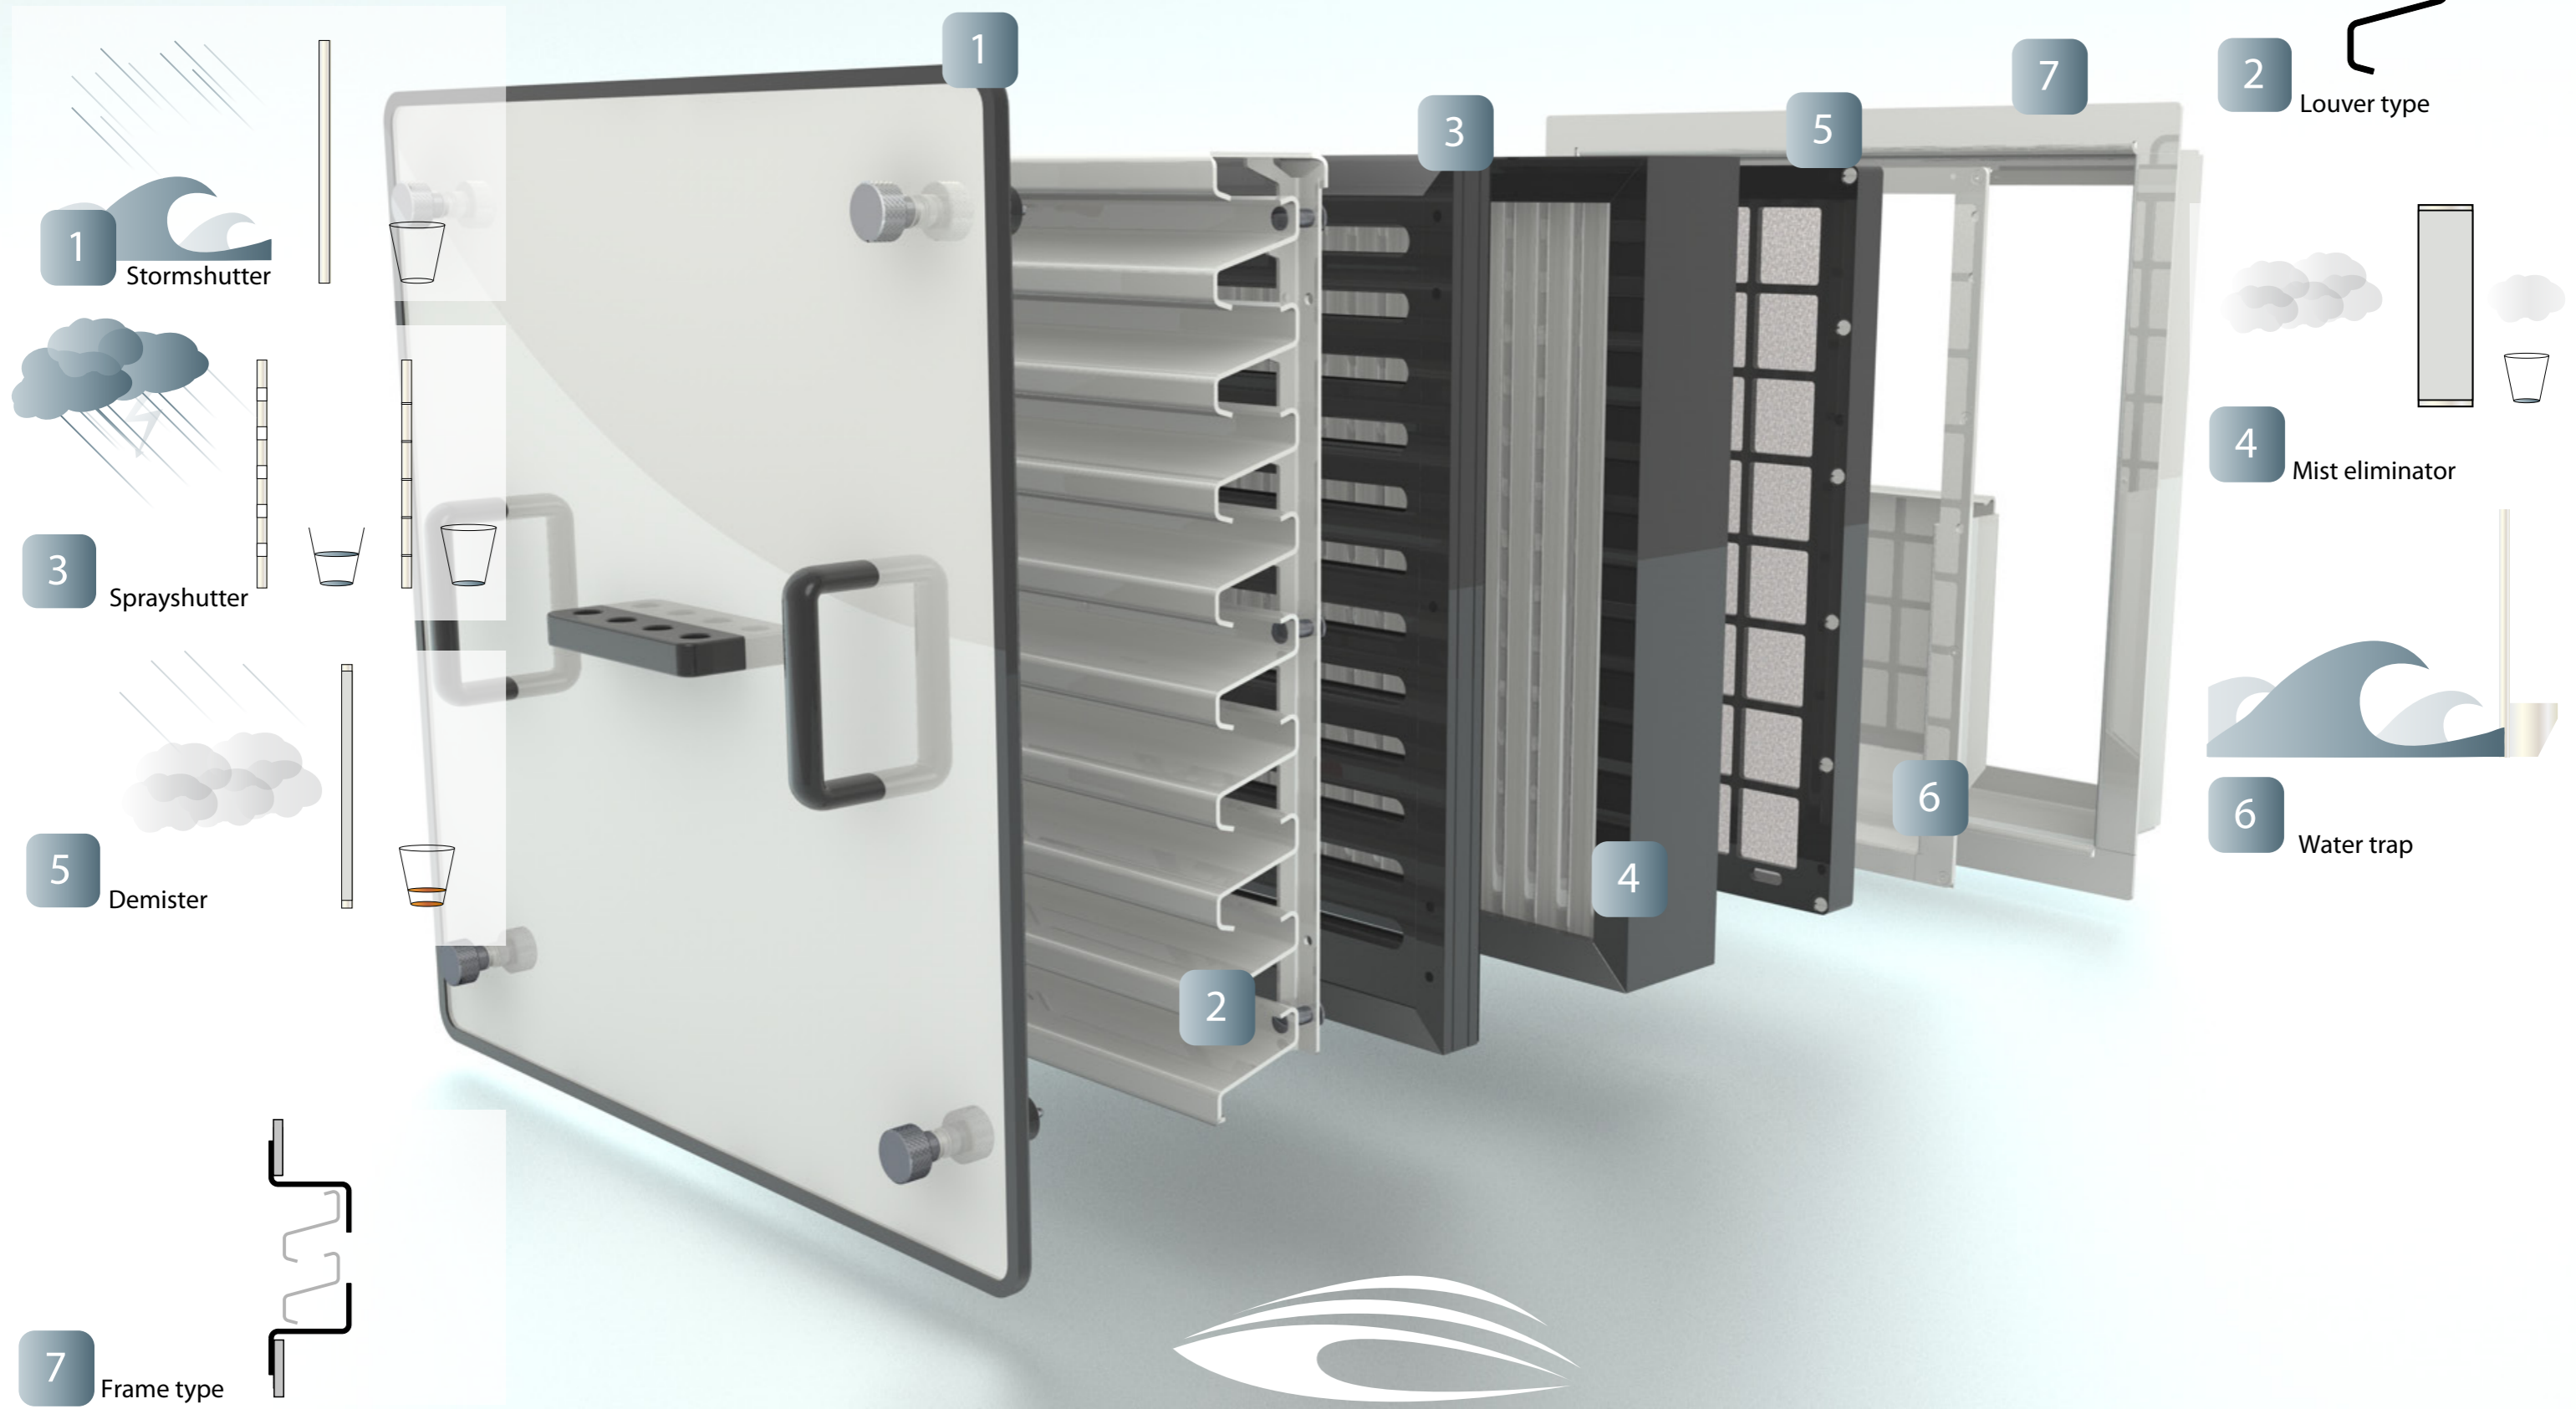

FlowGrill system

all configurations are possible

► see downloads for specified leaflets

FlowGrill system

all configurations are possible - determine build-in depth

► see downloads for specified leaflets

Choose the required components to configure an estimated build-in depth.
If any additional info is required please contact us - E info@flowgrill.com, T +31 316 59 29 34