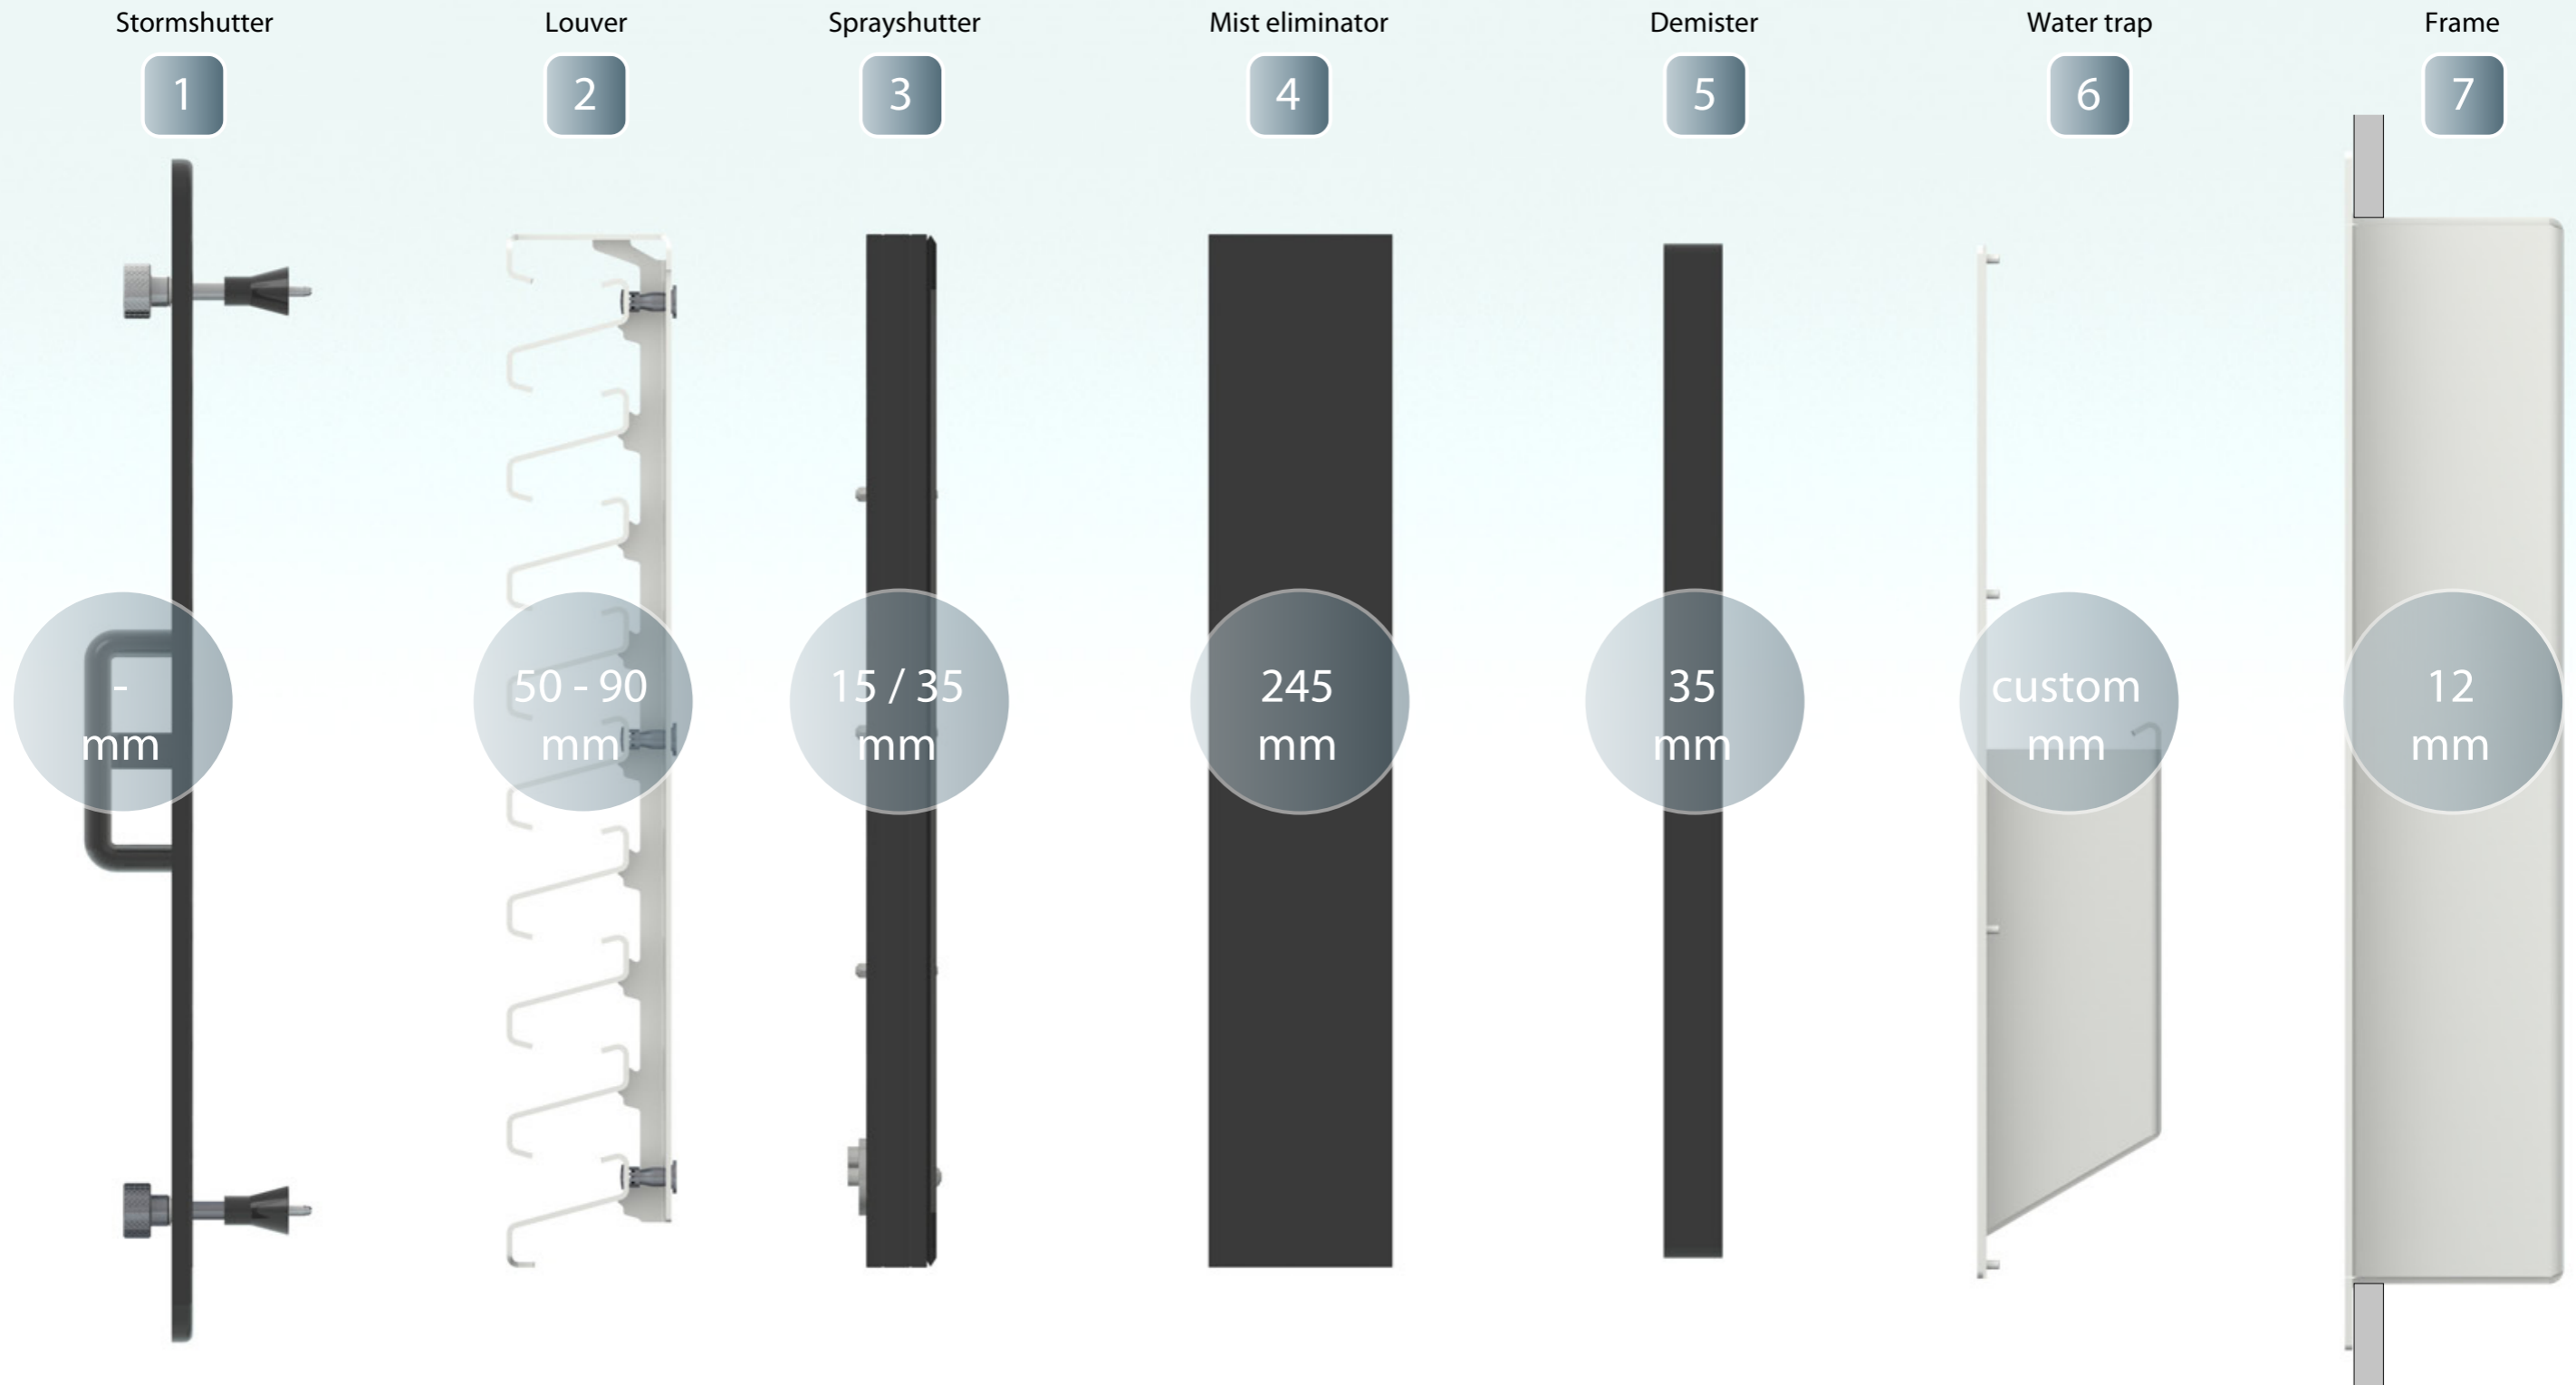

FlowGrill system

all configurations are possible

► see downloads for specified leaflets

FlowGrill system

all configurations are possible - determine build-in depth

► see downloads for specified leaflets

Choose the required components to configure an estimated build-in depth.
If any additional info is required please contact us - E info@flowgrill.com, T +31 316 59 29 34