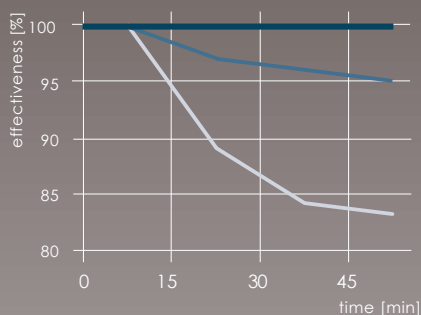

Through years of experience FlowGrill has developed the "Spray Shutter".

The Spray Shutter is made from a high-quality synthetic material, which is perfect for most extreme weather conditions and is very durable. Because the Spray Shutter is installed behind the louver, the appearance of the design is not distorted. The Spray Shutter can easily be operated manually. Pneumatic control or electrical control is optional.

Results

water resistant test [NEN-EN 13030:2001]

— Sprayshutter + water trap
— SR4400 + Sprayshutter
— SR4400

T +31 316 - 59 29 34
E info@flowgrill.com
I www.flowgrill.com

Features

- Spray-proof
- 100% effective incl. water trap (according NEN-En 13030:2011)
- Developed to integrated in FlowGrill louver package
- Possibility to use as a stand alone product
- Open/ closed position indication
- Light weight
- Seawater resistant
- Easy to install
- Easy to clean
- Available in black & white
- Manually operated (Pneumatic or electrical control is optional)